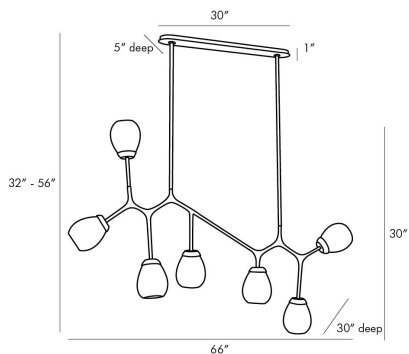

# ARTERIO RS

## SMYTH CHANDELIER

89313

H: 32 IN, W: 66 IN, D: 30 IN

Antique Brass, Smoke Luster Glass

Contract Suitable As Is

Several limbs of lighting establish the steel structure of this chandelier, giving it a linear and angular form. Its modern design is so that each light can be pivoted to shine wherever you need—you can even configure them to make it all more linear, too. The smoky luster glass globes feature a fluted detail, which add to the vintage-inspired look of the entire piece. It's finished in antique brass. Additional pipe available (PIPE-

### DIMENSIONS

	5.50 IN
Chandelier	H: 30 IN, W: 66 IN, D: 30 IN
Minimum Hanging Height	32 IN
Maximum Hanging Height	56 IN
Canopy	H: 1 IN, W: 30 IN, D: 5 IN